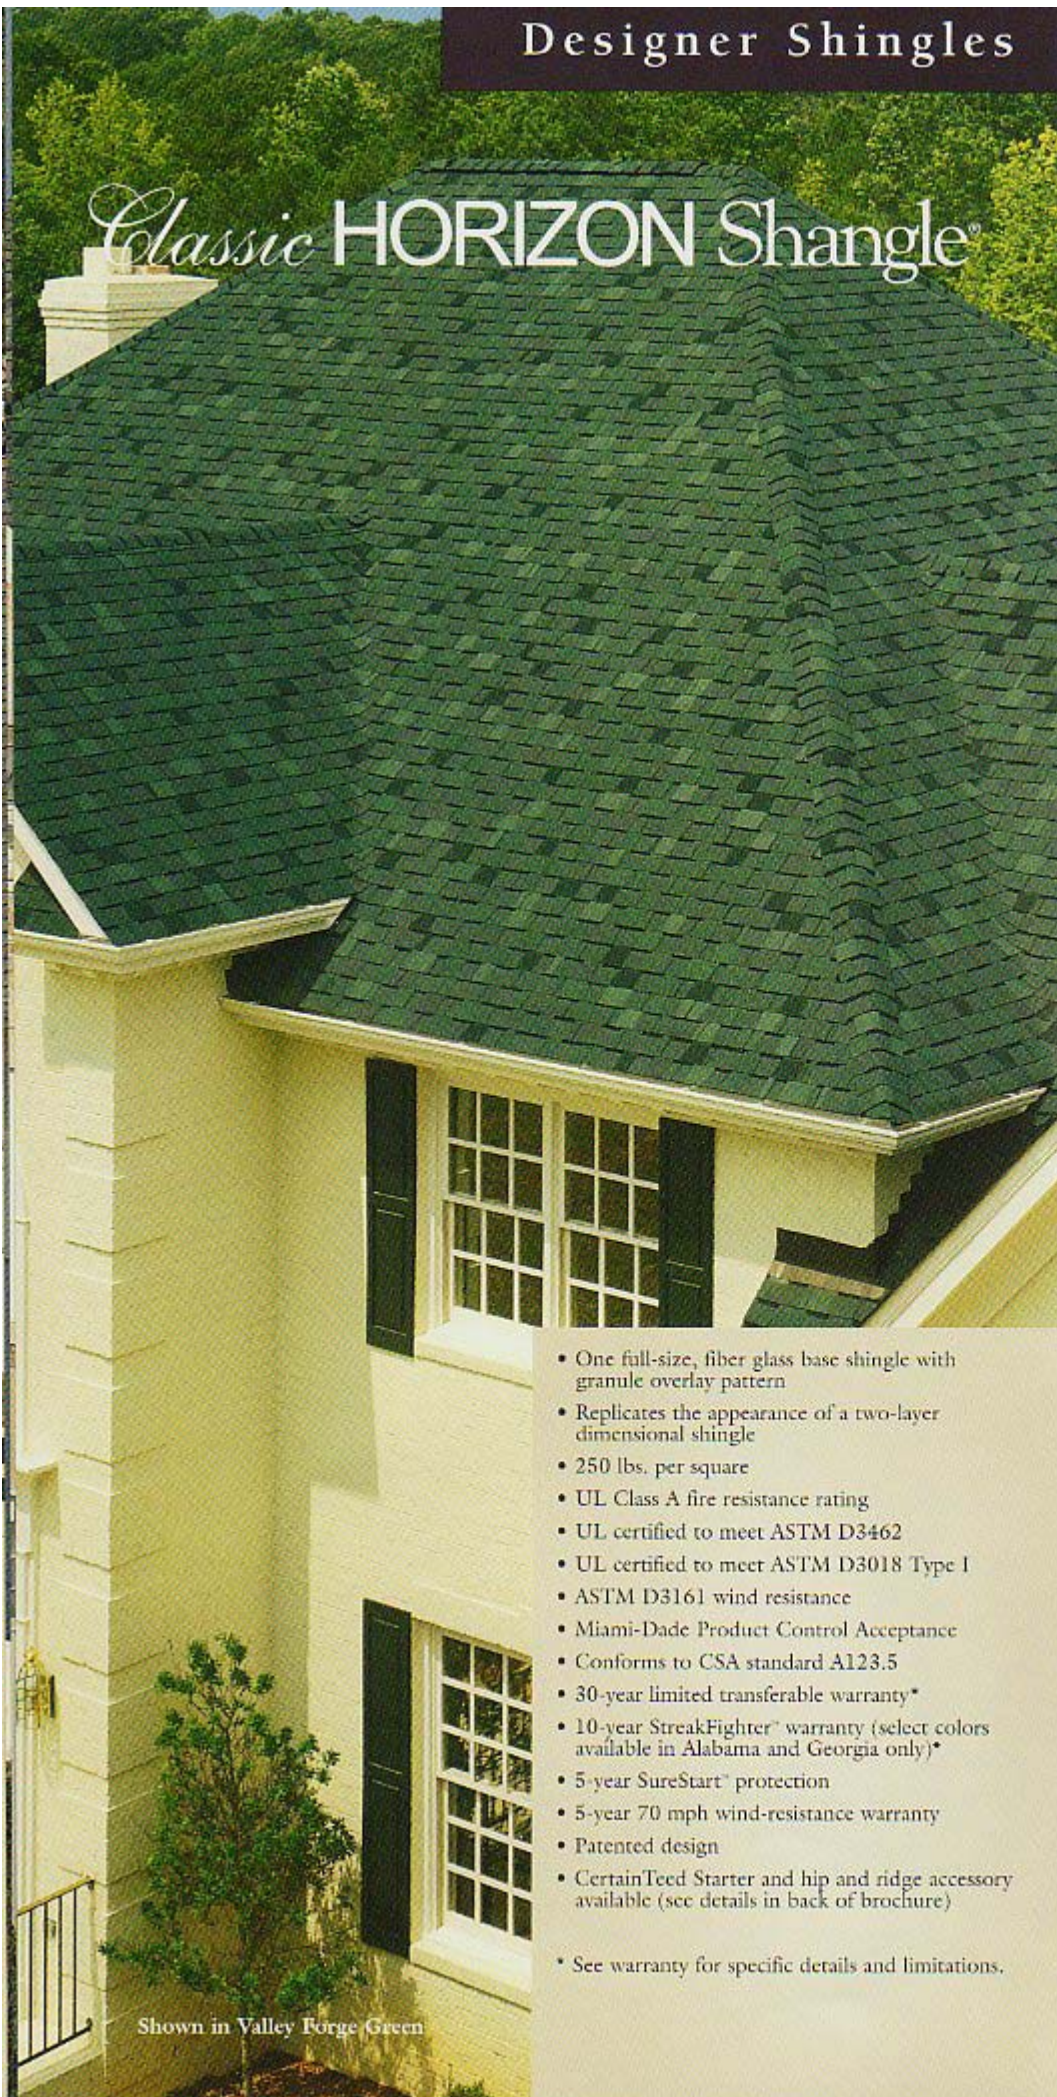

Designer Shingles

Classic HORIZON Shingle®

- One full-size, fiber glass base shingle with granule overlay pattern
- Replicates the appearance of a two-layer dimensional shingle
- 250 lbs. per square
- UL Class A fire resistance rating
- UL certified to meet ASTM D3462
- UL certified to meet ASTM D3018 Type I
- ASTM D3161 wind resistance
- Miami-Dade Product Control Acceptance
- Conforms to CSA standard A123.5
- 30-year limited transferable warranty*
- 10-year StreakFighter™ warranty (select colors available in Alabama and Georgia only)*
- 5-year SureStart™ protection
- 5-year 70 mph wind-resistance warranty
- Patented design
- CertainTeed Starter and hip and ridge accessory available (see details in back of brochure)

* See warranty for specific details and limitations.

Color Availability

Graystone*

Homestead Slate

Horizon Blue*

Prairie Wood*

Resawn Shake

Shadow Black

Valley Forge Green

Weathered Wood*

Williamsburg Gray

Shown in Valley Forge Green